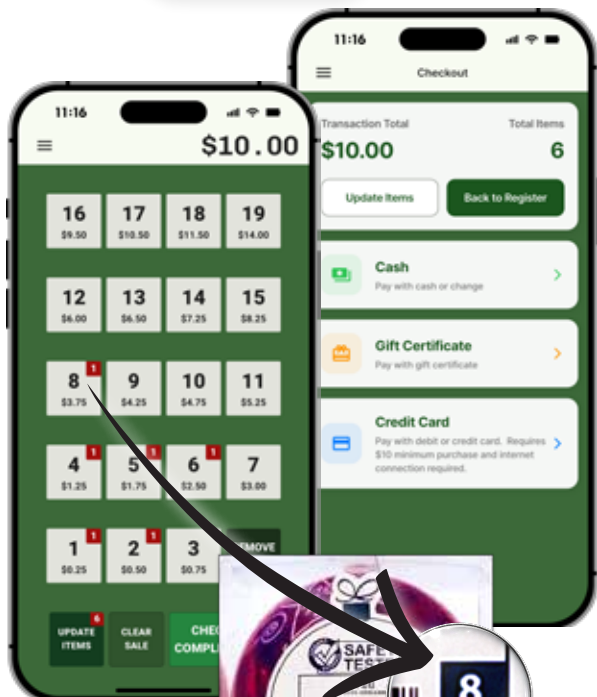

LIL' SHOPPER'S SHOPPE® is RISK-FREE

Your school only pays for gifts sold. Free supplies, free shipping, and no hidden costs!

TECHNOLOGY THAT KEEPS LIFE SIMPLE!

Cash Register APP

VISA with **FREE** **MasterCard**
Credit Card Processing
Makes checkout 3x FASTER!

GIFT CERTIFICATES

Gift Certificates are a great option for families who prefer to use a credit card instead of sending their child to school with cash. In addition, they can email family members to sponsor their child.