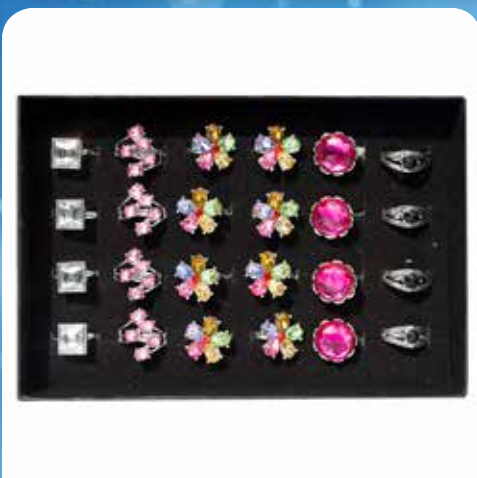

M5-2

DESIGNER RINGS

0%	10%	20%
$1.50	$1.75	$2.00

SUGGESTED RETAIL WITH PROFIT