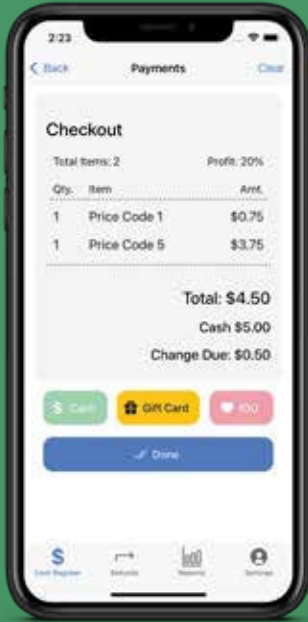

Did you know? 80% of items are under \$5!

EASY TO IMPLEMENT

Custom Cash Register App with 10+ customizable features.  

Choose Your Profit and the app keeps track!

Digital Gift Cards applied in app, NO paper needed.

STEP 2: SHIPMENTS

Shipment 1: Flyers
Shipment 2: Flyers, Products,
Bags, etc.

STEP 3: RUN GIFT SHOP

How Long to Run
Easy Re-Order
Cash Register App

STEP 4: WRAP UP SHOP

Close Shop in App
Reporting
Free Product Return

VARIETY OF CATEGORIES

MOM, GRANDMA AND AUNT GIFTS:

DAD, GRANDPA, AND UNCLE GIFTS:

FRIENDS, SIBLINGS AND CHILDREN:

TEACHERS, PETS AND EVERYONE ELSE:

CUTTING EDGE TECHNOLOGY

CASH REGISTER APP

We've developed the most user-friendly app to make life easy on you and your volunteers during the holiday shoppe!

- No cash register needed
- Accept cash, gift Cards and IOUs
- Process returns inside the app with ease
- Choose and adjust profit prior to your sale
- Detailed reports that track everything you might need
- Add your own items
- Detailed history documenting all changes made in app